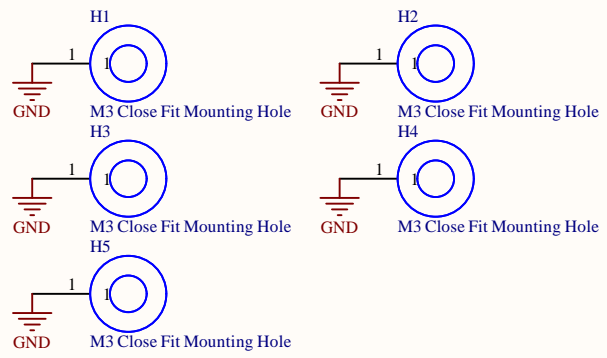

Title		
Size	Number	Revision
A4		
Date:	12-08-2024	Sheet of
File:	C:\Users\...\TOP_LEVEL.SchDoc	Drawn By:

Title		
Size A4	Number	Revision
Date: 12-08-2024	Sheet of	
File: C:\Users\...\PWR.SchDoc	Drawn By:	